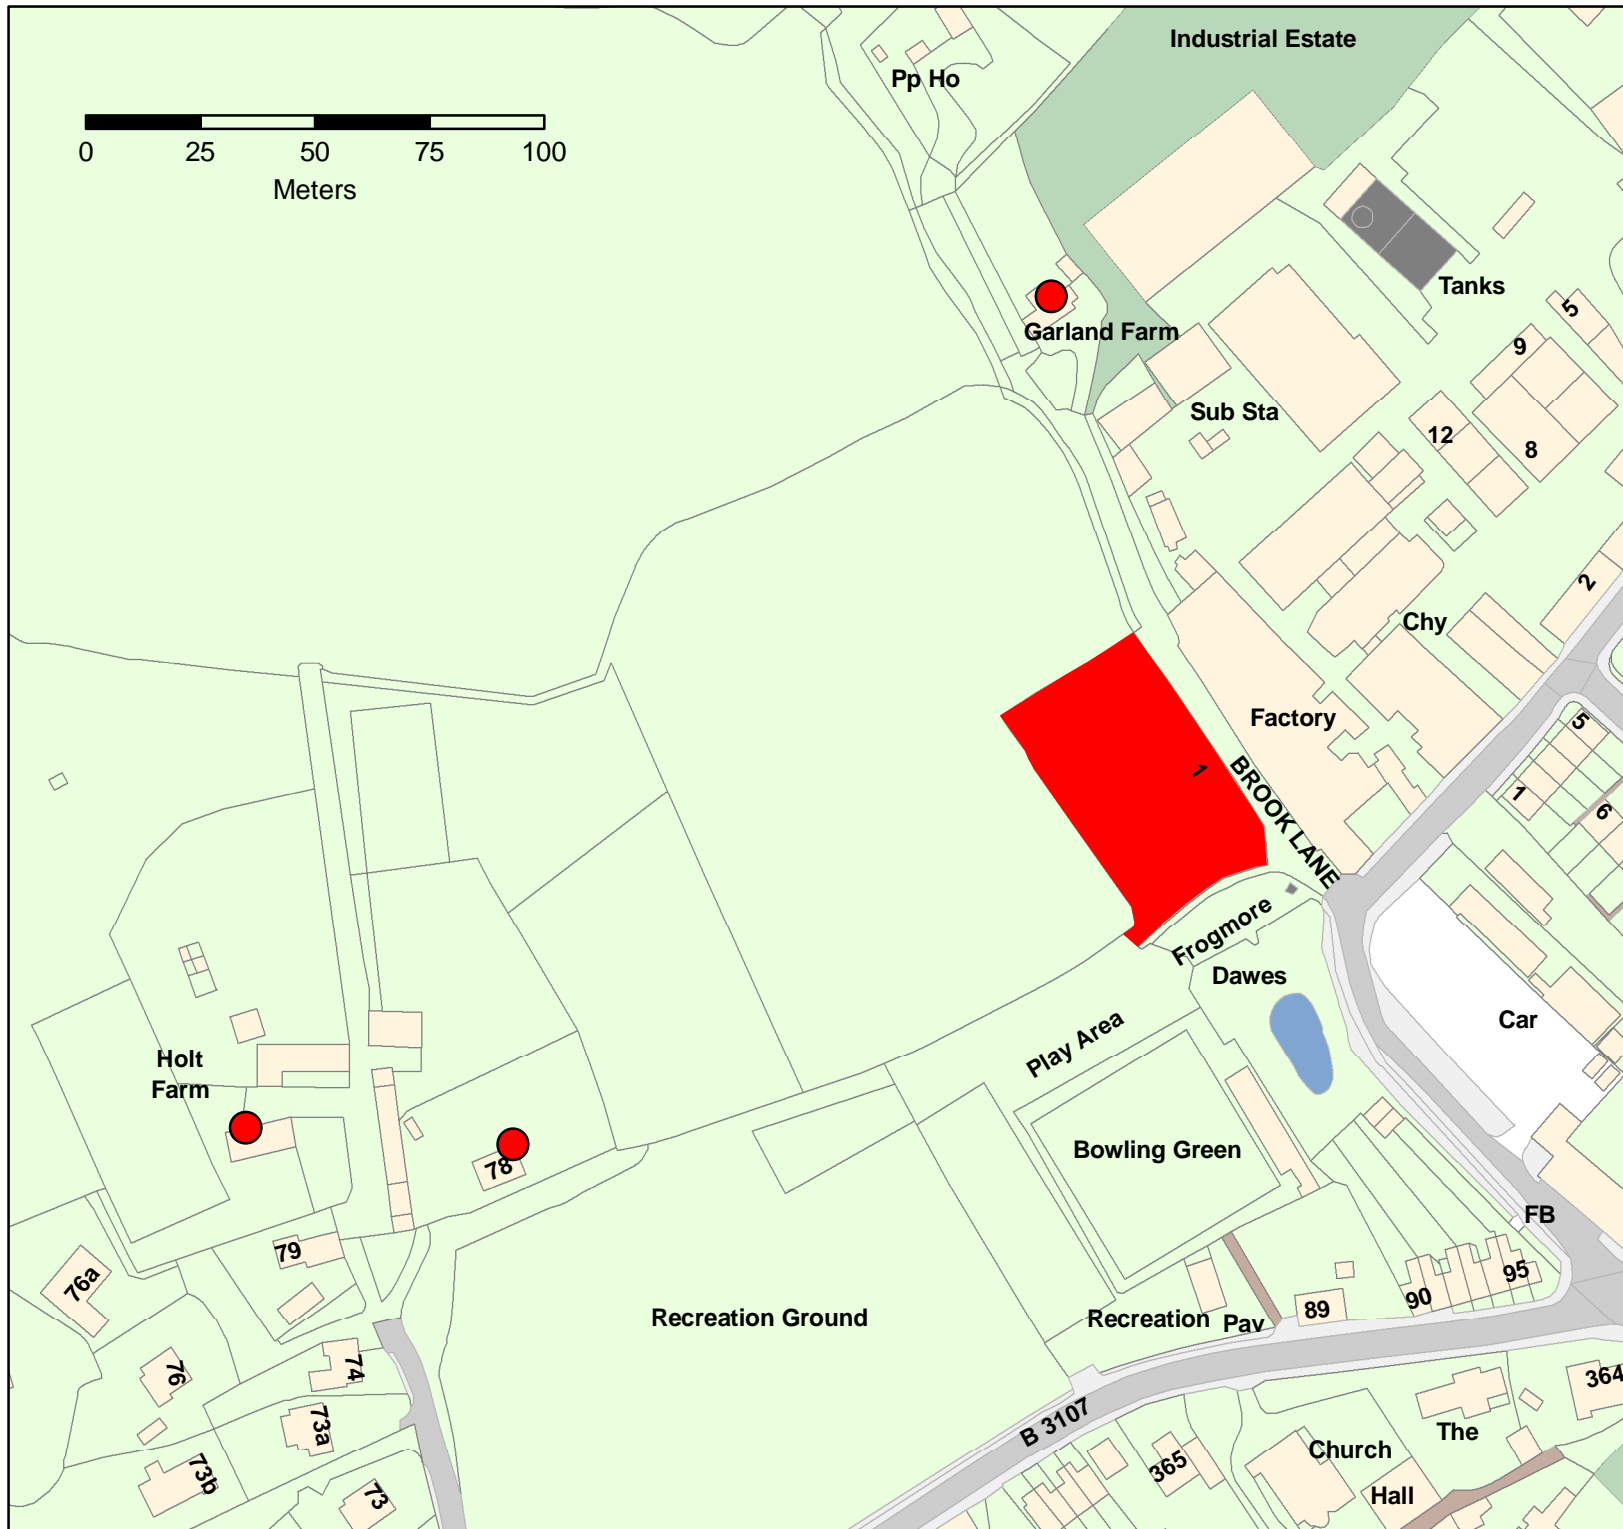

**The Glove Factory Café
 Factory Studios, Brook Lane,
 Holt, BA14 6RL
 Ref 11/00122/LAPRE**

- The Glove Factory Café
- Objector

Wiltshire Council
 Where everybody matters

Reproduced from the Ordnance Survey mapping with permission of Her Majesty's Stationary Office. Crown Copyright. Unauthorised reproduction infringes Crown Copyright and may lead to prosecution or civil proceedings. License number 100049050